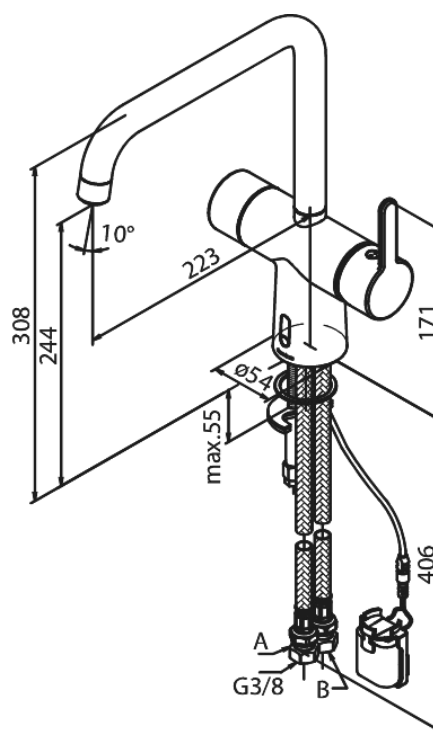

Product features

FM Mattsson Mora Group Denmark
Østbirkvej 2, DK-5240 Odense NØ

+45 88 33 00 34 damixa-international@fmm-mora.com

Mere information på DK-56416218

damixa